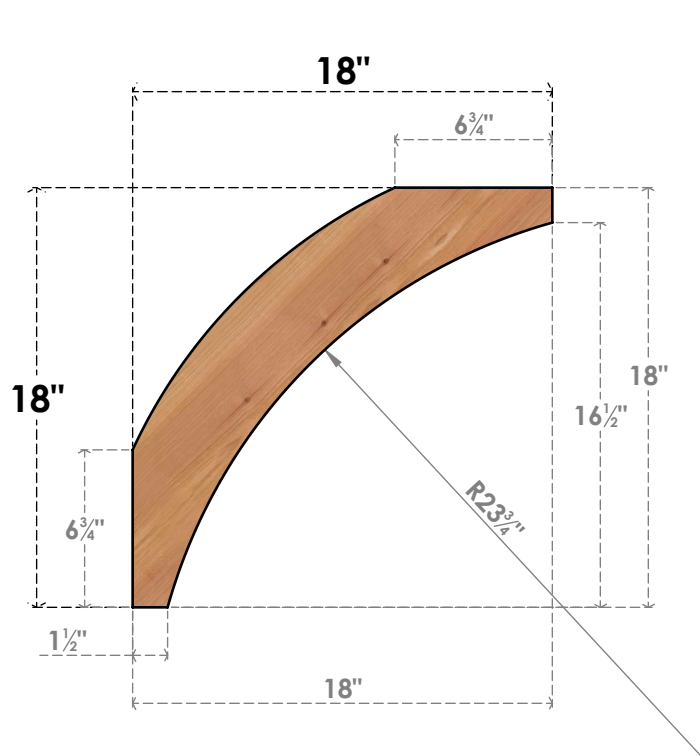

BRC04X18X18THR00SWR

3 1/2"W X 18"D X 18"H THORTON SMOOTH BRACE, WESTERN RED CEDAR

SIDE

FRONT

EKENA MILLWORK
 2300 WEST MAIN ST.
 CLARKSVILLE, TX 75426
 TOLL FREE: 866-607-0453
 WWW.EKENAMILLWORK.COM

NOTES

1. INSTALLATION TO BE COMPLETED IN ACCORDANCE WITH MANUFACTURER'S SPECIFICATIONS.
2. DRAWING MAY NOT BE TO SCALE
3. THIS DRAWING IS INTENDED FOR DESIGN AND PLANNING PURPOSES ONLY.
4. ALL INFORMATION CONTAINED HEREIN WAS CURRENT AT THE TIME OF DEVELOPMENT BUT MUST BE REVIEWED AND APPROVED BY THE PRODUCT MANUFACTURER TO BE CONSIDERED ACCURATE.
5. PRODUCTS ARE NOT KILN DRIED. THIS ITEM IS UNIQUE AND WILL CONTAIN THE NATURAL VARIATIONS THAT THE WOOD SPECIES OFFERS. THIS MAY RESULT IN VARIATIONS UP TO 1/4"